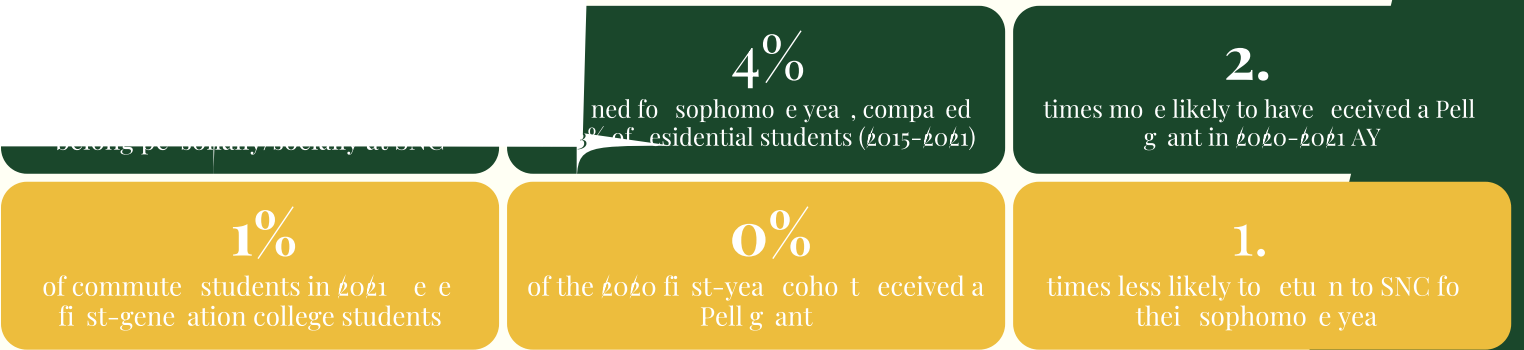

Counting Students at St. Norbert College

Isabella is a student who commutes to St. Norbert College because she serves as a caregiver in their family.

Compared to residential students at SNC, Isabella is more likely to be motivated to:

- Make her family proud
- Be accepted into graduate school by graduation

Nick is a student who commutes to St. Norbert College every day. He lives at home in order to save money for college and bills. Nick is a first-generation college student.